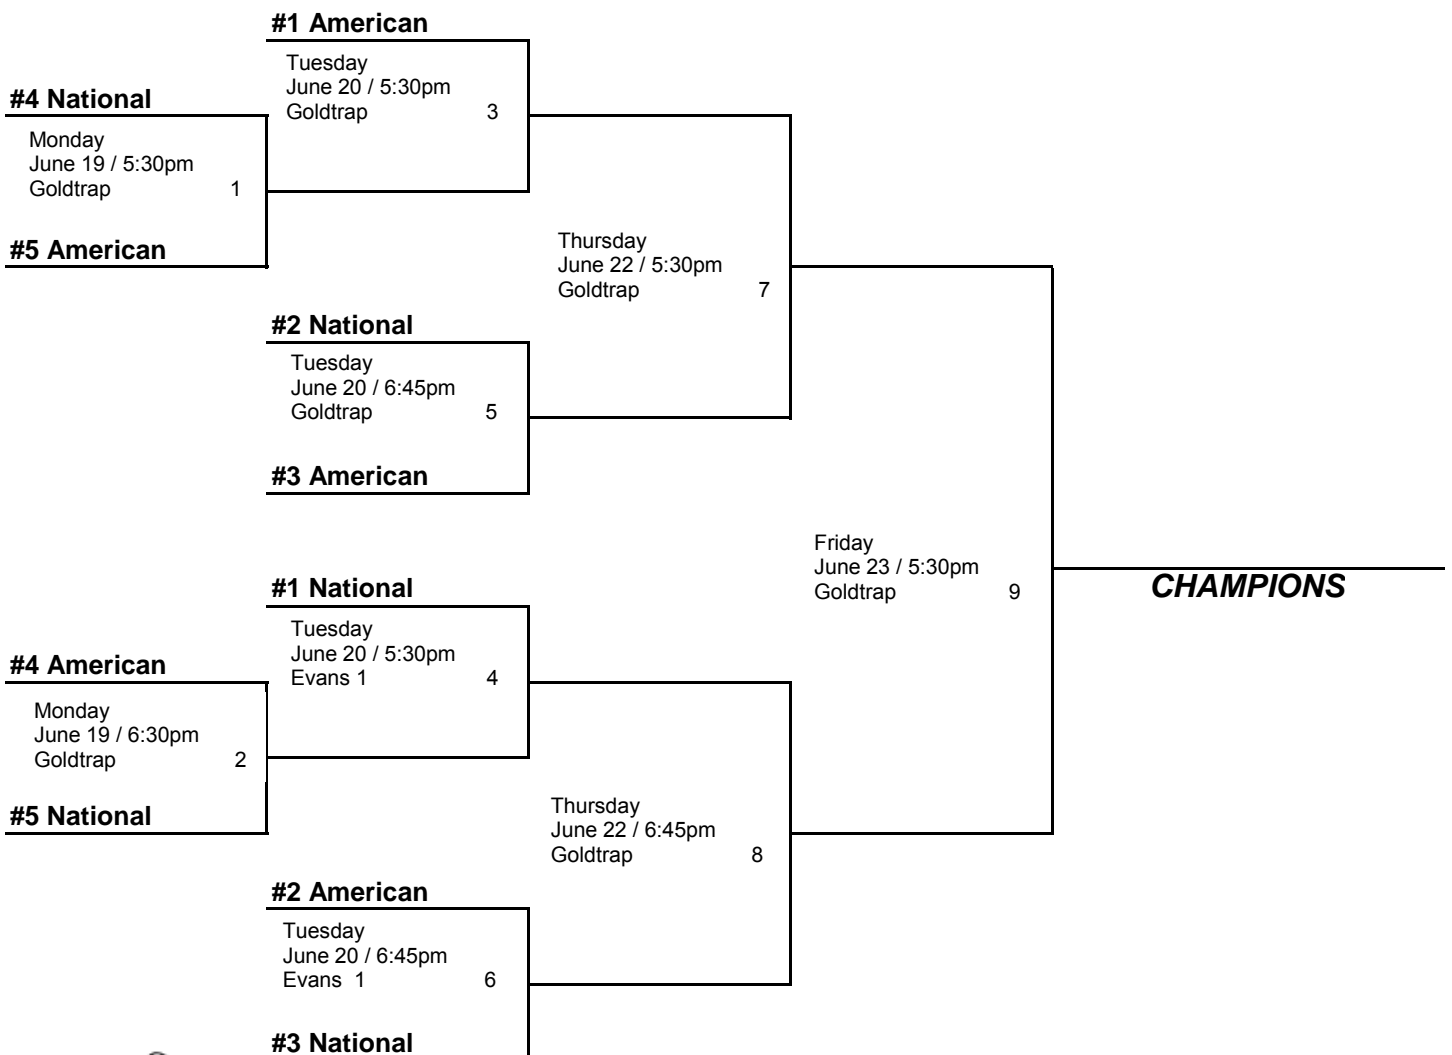

2017 PEE WEE POST SEASON TOURNAMENT

Alternator-Starter Exchange (ASW) ♦ ♦ ♦ Forsgren, Inc. ♦ ♦ ♦ McDonald's
 Midland Heights UMC ♦ ♦ ♦ Midwest Sporting Goods
 Perspectives Behavioral ♦ ♦ ♦ Quality Child Care
 Sharum Landscaping ♦ ♦ ♦ Shelter-Wagoner Ins. ♦ ♦ ♦ Simmons Bank

**UNIFORM CHECK-IN
AFTER LAST GAME**

BRING A CHANGE OF CLOTHES TO EACH TOURNAMENT GAME