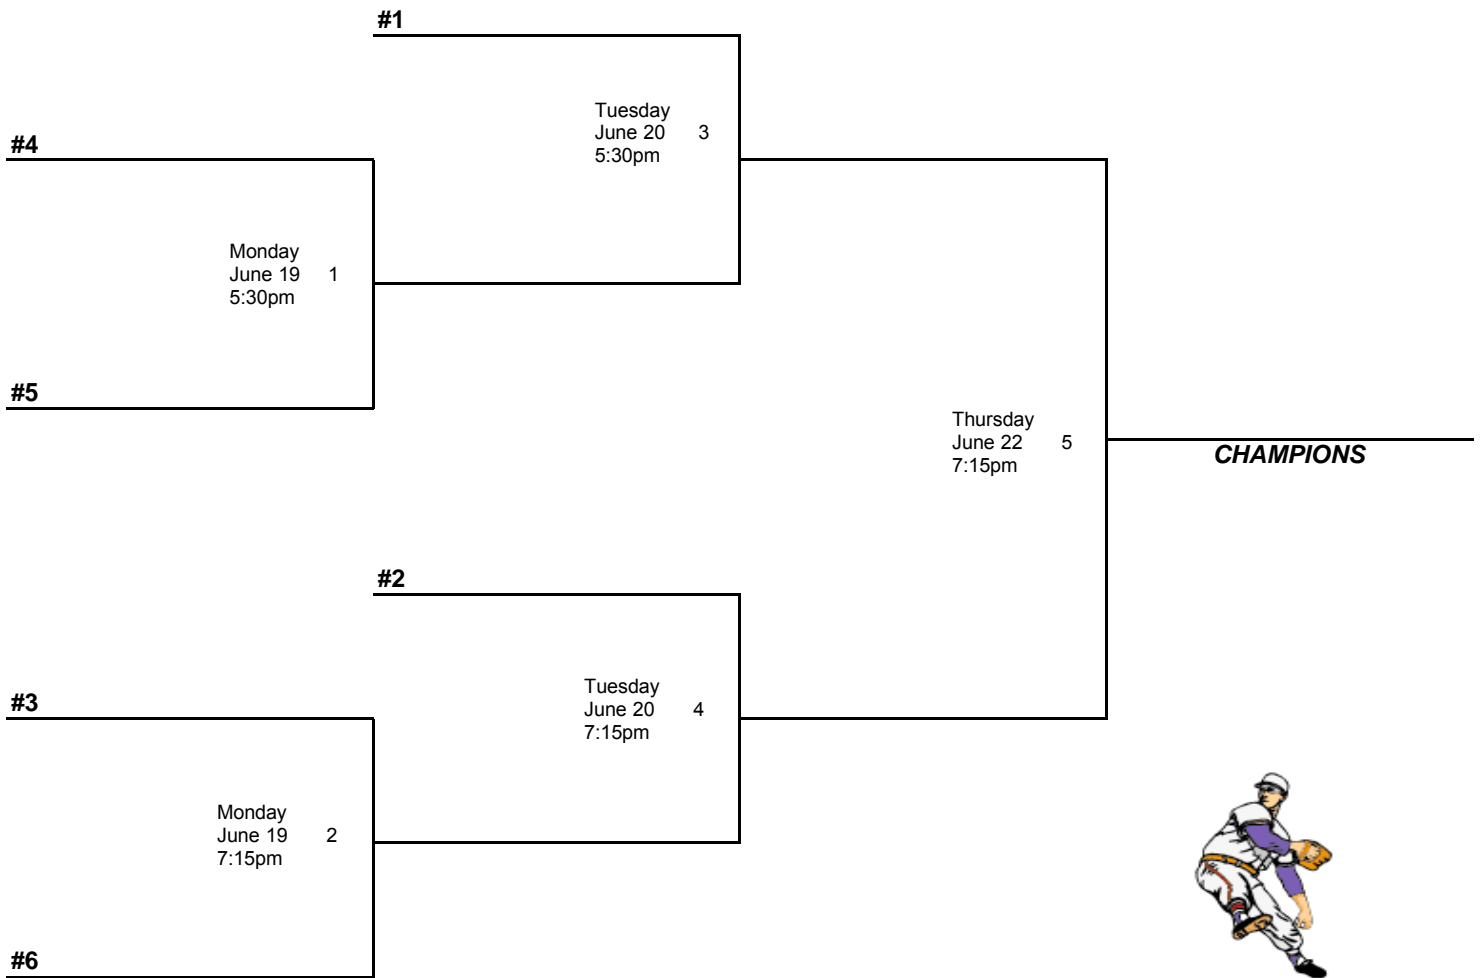

2017 CAL RIPKEN POST SEASON TOURNAMENT

Carman Trucking ♦ ♦ ♦ Crain Hyundai
 Drain Masters (DMI) ♦ ♦ ♦ OneMain Financial
 Parker Solvents ♦ ♦ ♦ Pink Flamingo BBQ

ALL GAMES PLAYED AT GOLDTRAP B&GC

**UNIFORM CHECK-IN
AFTER LAST GAME**

BRING A CHANGE OF CLOTHES TO EACH TOURNAMENT GAME